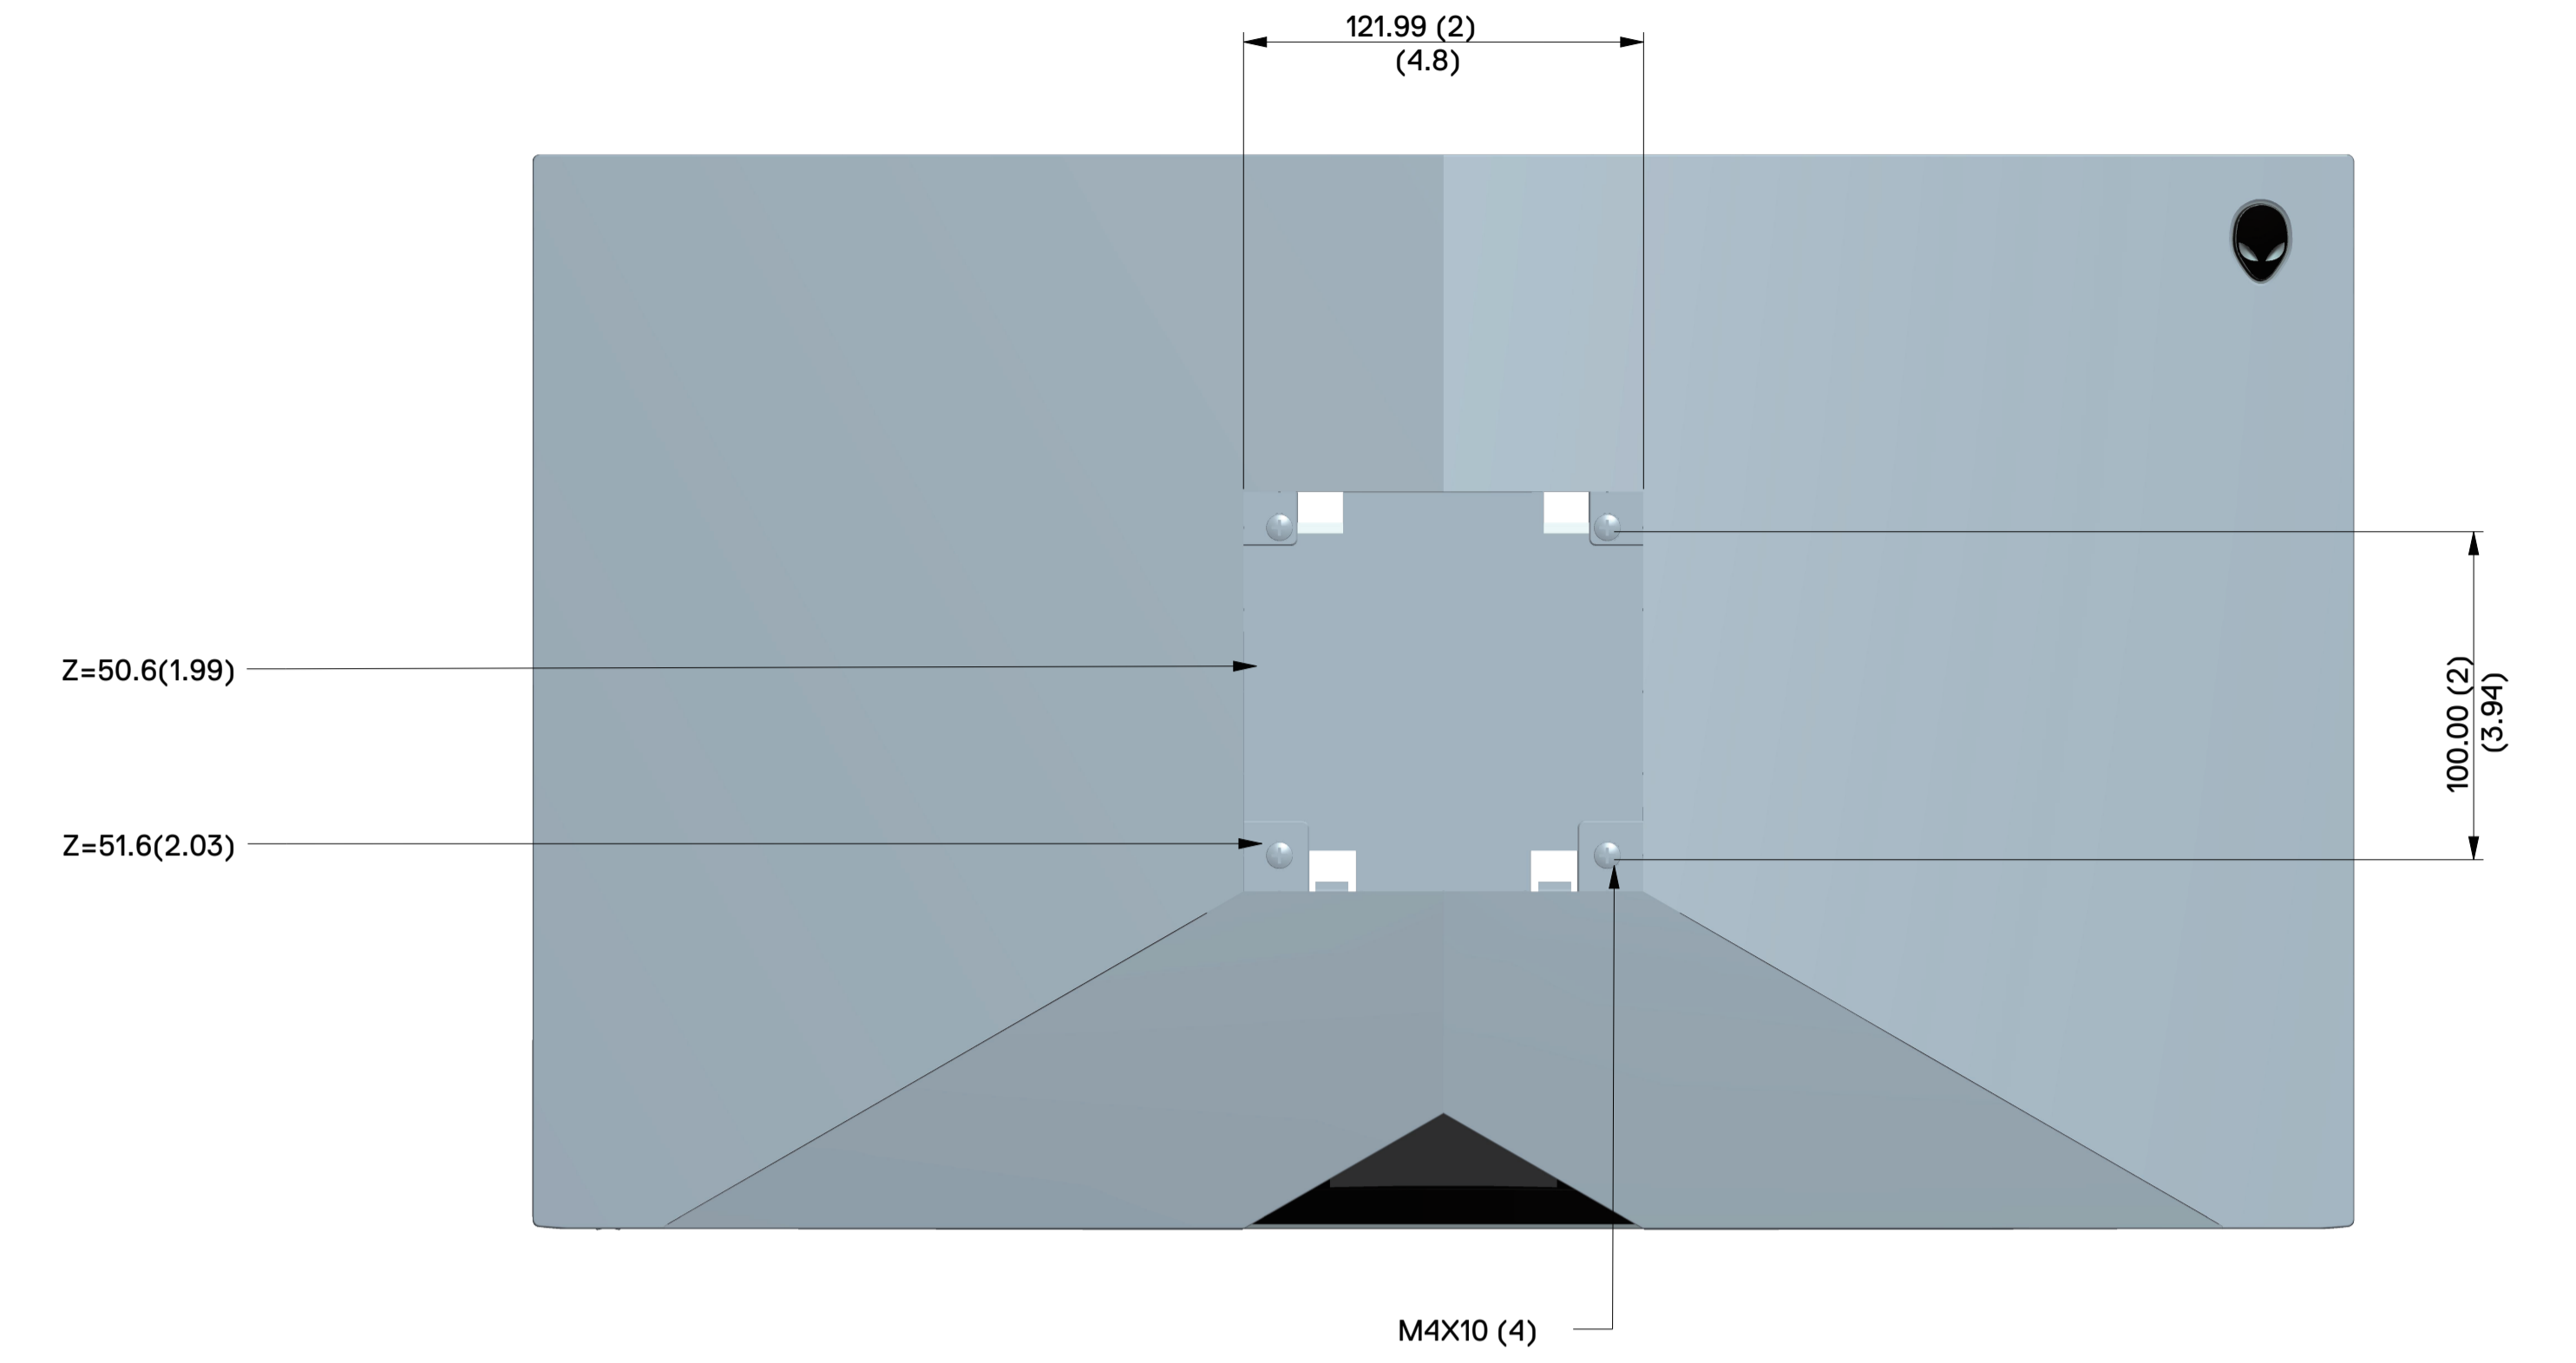

# AW2518HF Outline Dimension

Nominal Dimension  
Unit : mm

Back View of Monitor without stand