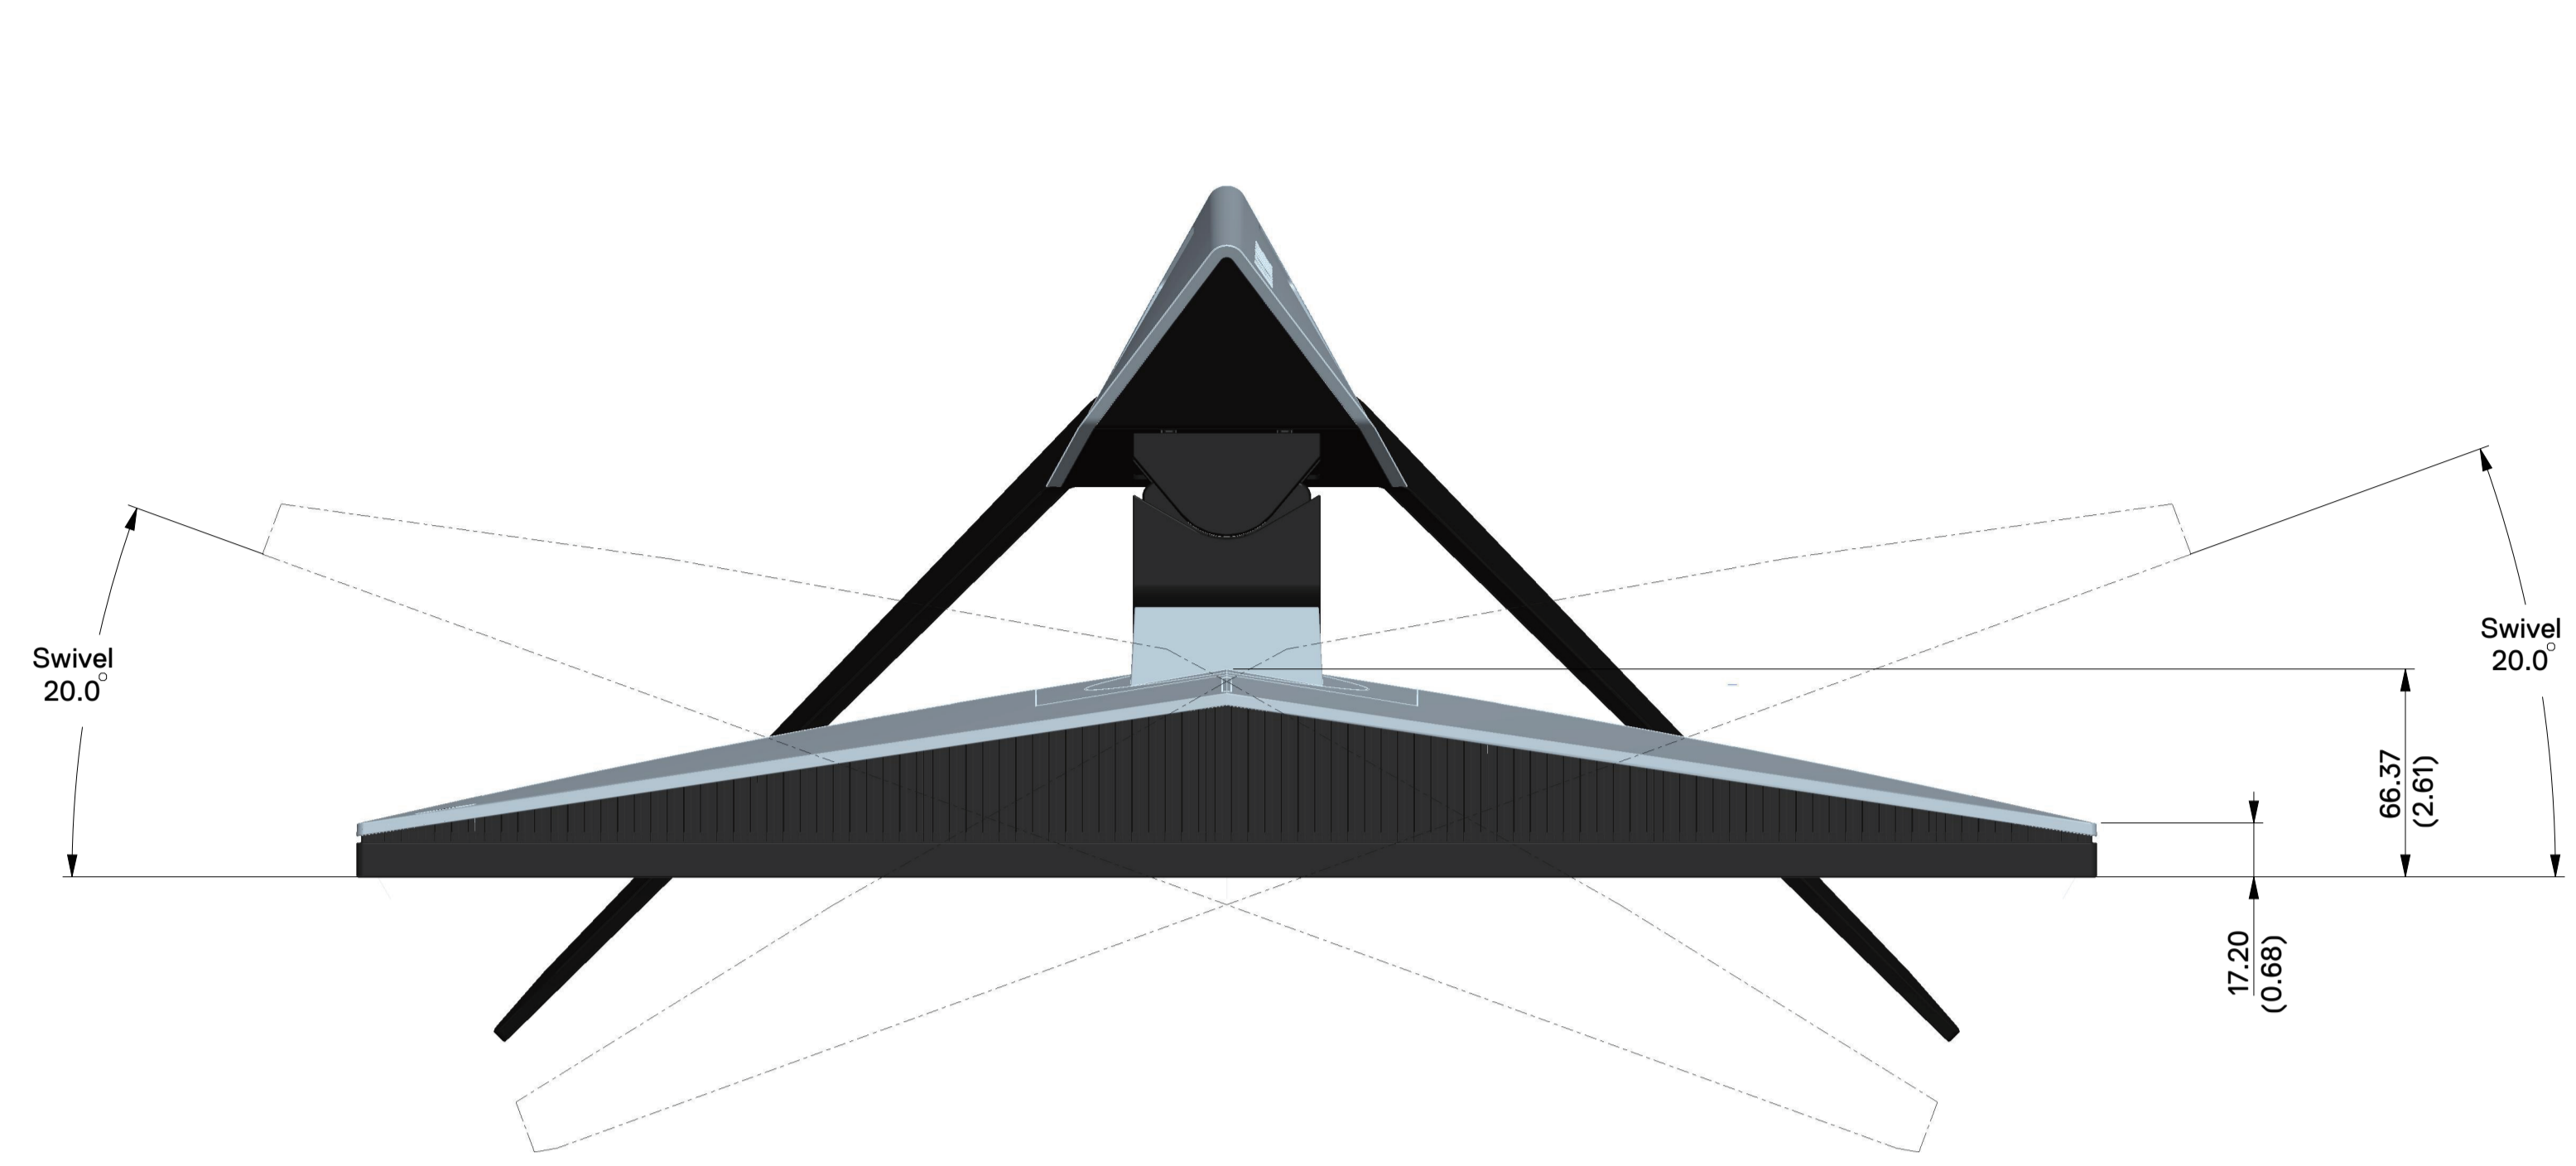

# AW2518HF Outline Dimension

Nominal Dimension  
Unit : mm

Back View of Monitor without stand